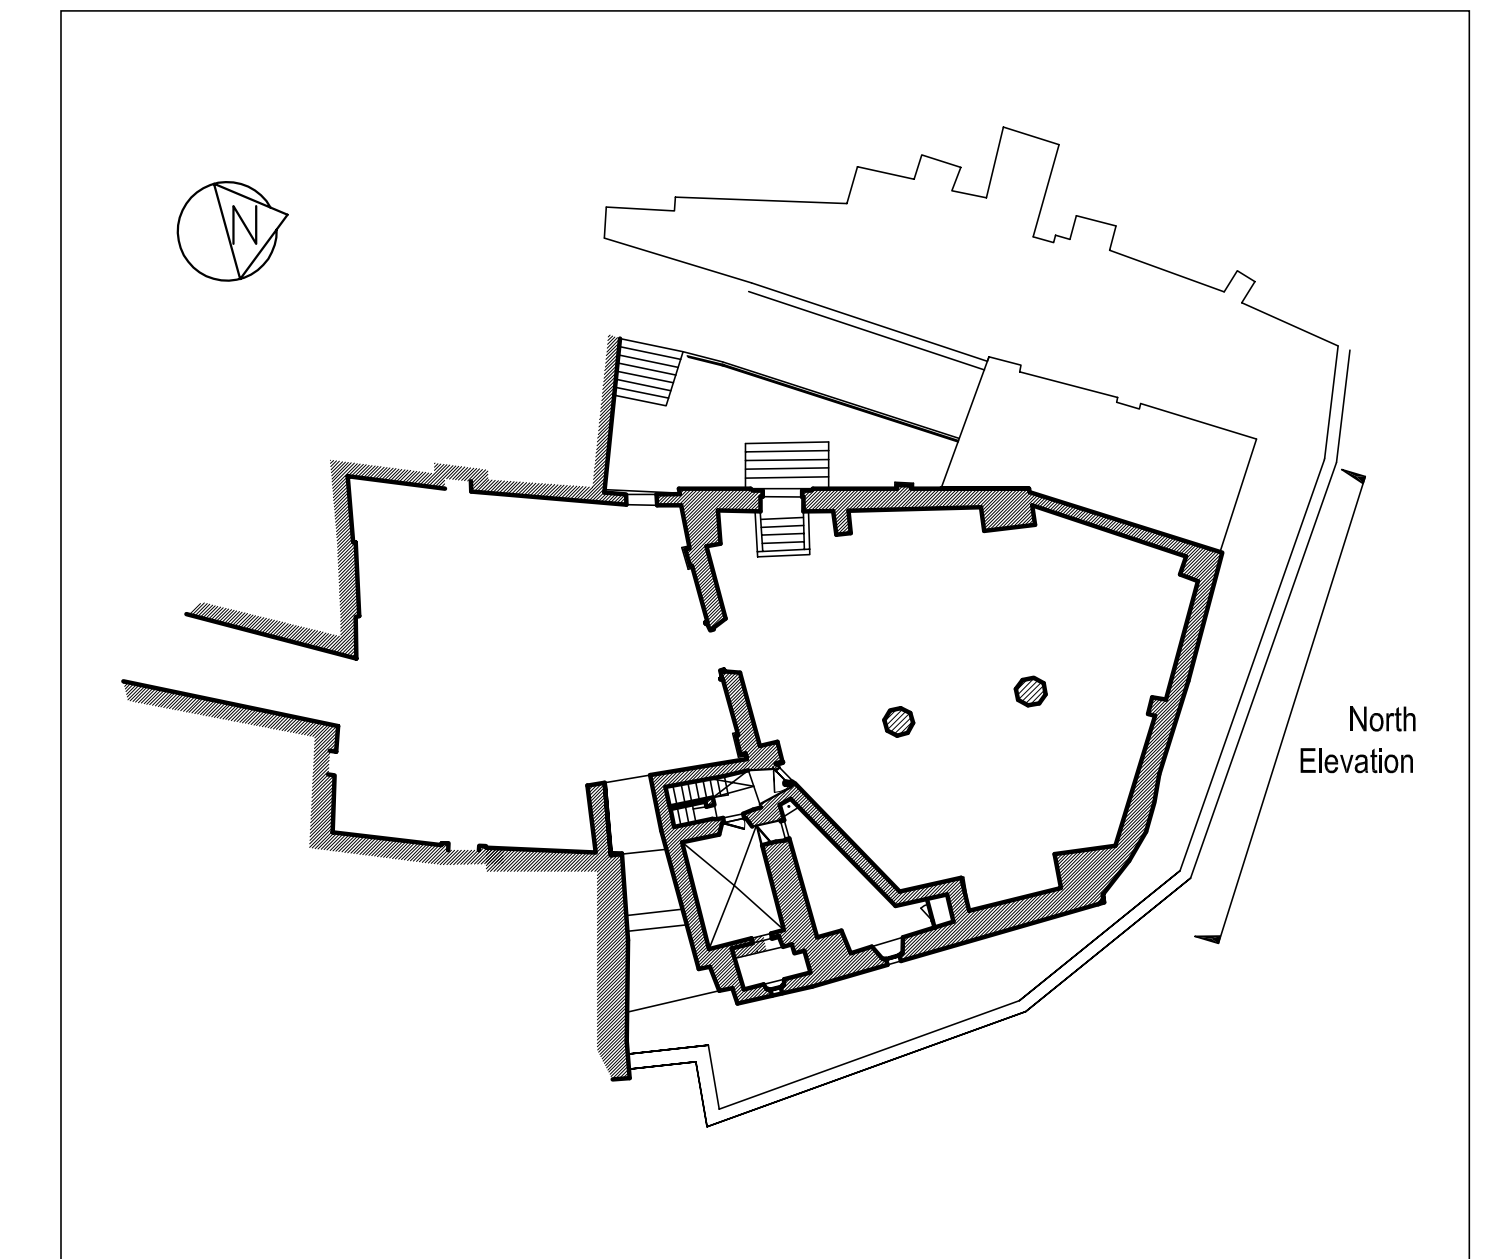

North Elevation

Scale 1:50

Key Plan

© 2002 ALL RIGHTS UNIVERSITY OF WISCONSIN - MILWAUKEE

© 2000 School of Architecture and Urban Planning, University of Wisconsin-Milwaukee.

Drawing 4